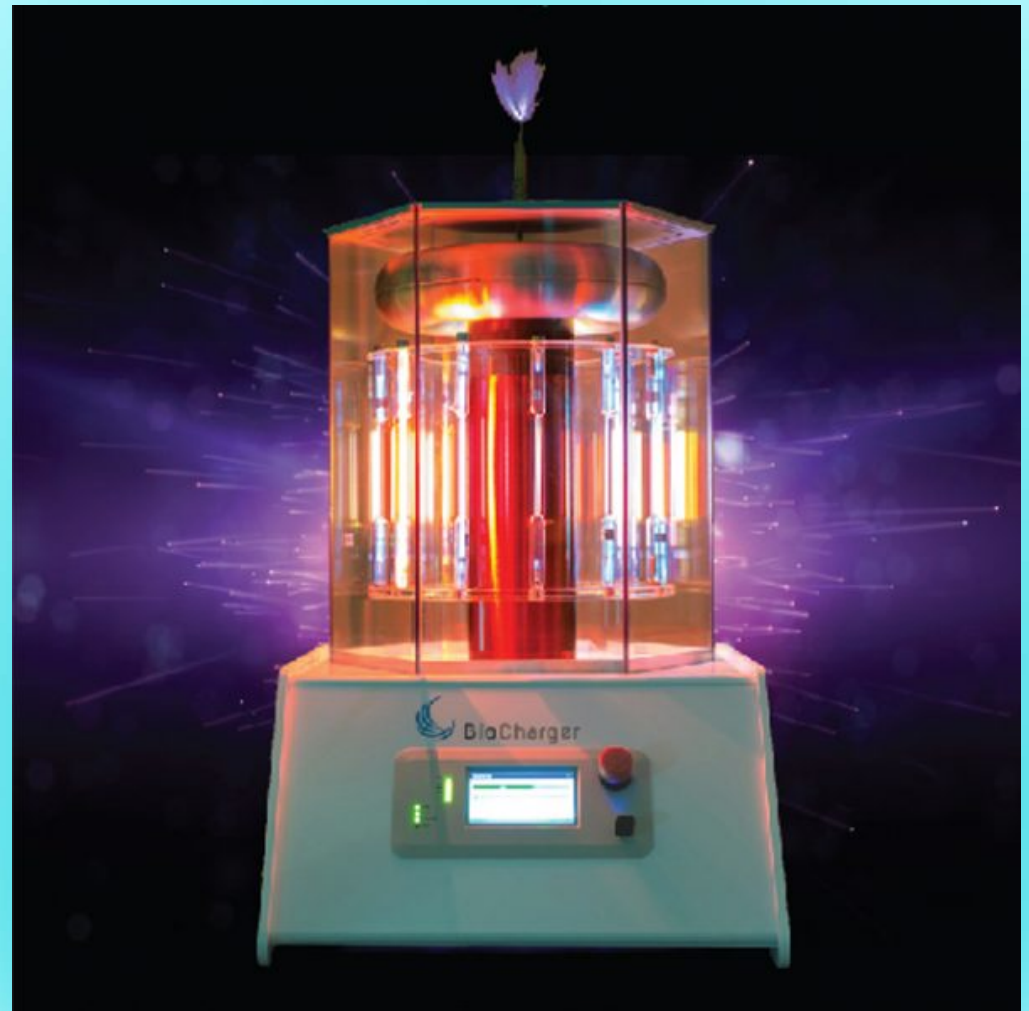

Energy Medicine Centers

Creating the Blueprint for Humanity's Planetary
Transformation & Healing

www.energymedicinecenters.com
1-833-321-HEAL (4325)

BioCharger™ NG

BioCharger™ NG

BioCharger™ NG:

The BioCharger™ NG is a hybrid subtle energy revitalization platform that combines recipes and protocols that incorporate plasma, frequency, and light to for wellness and reenergizing of the body. The BioCharger can be used to benefit the mind and body, alternative therapies, and for peak athletic performance. Various recipes and frequency protocols are utilized in 10-30 minute sessions depending on individual client needs.

BioCharger™ NG

BENEFITS OF USING BIOCHARGER™ NG

Energy

The BioCharger™ NG will revitalize your body to perform at peak levels and have you bouncing out of bed.

Recovery

Whether it's a workout, an injury, stress, or the bumps and bruises of everyday life, the BioCharger™ NG platform will allow you a quicker bounce-back.

Focus

The BioCharger™ NG helps align your mind and body to allow you to work efficiently.

Sleep

The BioCharger™ NG delivers healing energy waves¹ that will realign your mind and body, so you're prepared to face the day in the morning and ready for bed at night.

Focus: The BioCharger™ NG helps align the mind and body to allow a customer to work efficiently.

Sleep: The BioCharger™ NG delivers healing energy waves that will realign the mind and body, so a customer is prepared to face the day in the morning and ready for bed at night.